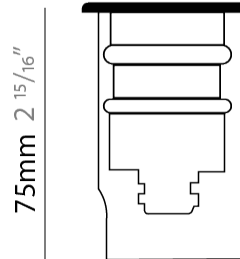

NANO ROUND RECESSED

E91124-

base number   Color   Lens
Temperature Options

1. To build a product code in our configurator select the specify button on the base model # product page
2. To build a manual product code on this datasheet choose from the options listed below in blue font and add the suffix to the base model #

GENERAL

Series: Nano
Subseries: Nano Round
Brand: Platek
Division: Exterior
Mounting Type: Recessed
Mounting Location: In-Ground
Subcategory: Walk Over

PHYSICAL

Shape: Round
Diameter (mm): 45
Diameter (in): 1 3/4
Height (mm): 75
Height (in): 2 15/16
Light Distribution: Direct
Weight (kg): 0.4
Weight (lbs): 0.88
Load Resistance (kg): 500
Load Resistance (lbs): 1102
Installation Requirement: Installation in sleeve set in concrete with a 20-30 cm gravel drain bed
Diffuser: Clear tempered glass
Fixture Finish: SST
Fixture Material: Stainless Steel AISI 316L
Cable Details: Supplied with 1 power cable 0.5m in length

ELECTRICAL

Lamp Type: LED
Input Wattage (W): 1.8 / 2.5
Total Output Wattage (W): 1.2 / 2
Driver Included: No
Driver Location: Remote
Driver Type: Constant Current - 120 / 277Vac
Driver Class: Class 2
Input Voltage (V): 120 - 277
Constant Current (mA): 350 / 700
Upon Request: (Not included - see components [IP65 or higher enclosure to be supplied by others]) 0-10Vdc dimming / Phase dimming / Non-dimming 120/277Vac

LED

Number of LEDs: 1
Color Temperature (°K): 2700 / 3000 / 4000
Max. Delivered Lumen (lm): 155 - 175 / 160 - 180
Nominal Lumen (lm): 250 / 260
CRI: >80 CRI
Lamp Life (hrs): 60000

OPTICAL

Optic°: 14 / 21 / 33 / DIF / ELL

RATINGS AND CERTIFICATIONS

Certified By: Certified for North American Standards
IP rating: IP68
IK Rating: IK07
Bug Rating: B0 U3 G0
Marine Grade: Stainless Steel AISI 316L

45mm 1 3/4"

45mm 1 3/4"

21mm 0 13/16"

21mm 0 13/16"