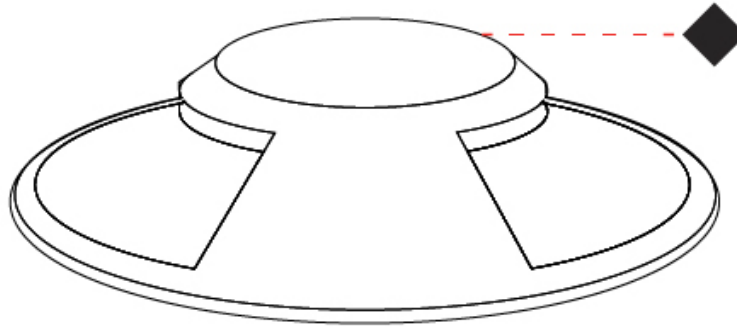

NANO ROLL OVER RECESSED

E9I545-

PROJECT

TYPE

SPECIFIER

QUANTITY

DATE

E