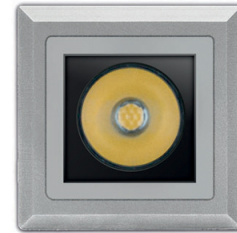

GENERAL

Series: Nano
Subseries: Nano Square
Brand: Platek
Division: Exterior
Mounting Type: Recessed
Mounting Location: In-Ground
Subcategory: Walk Over

PHYSICAL

Shape: Square
Length (mm): 45
Length (in): 1 3/4
Width (mm): 45
Width (in): 1 3/4
Height (mm): 75
Height (in): 2 15/16
Light Distribution: Uplight
Weight (kg): 0.4
Weight (lbs): 0.88
Load Resistance (kg): 500
Load Resistance (lbs): 1102
Diffuser: Clear tempered glass
Fixture Finish: SST
Fixture Material: Stainless Steel AISI 316L
Cable Details: Supplied with 1 power cable 0.5m in length

ELECTRICAL

Lamp Type: LED
Input Wattage (W): 2
Total Output Wattage (W): 1.2 / 2
Driver Included: No
Driver Location: Remote
Driver Type: Constant Current - 120 / 277Vac
Input Voltage (V): 120 - 277
Constant Current (MA): 350 / 700
Upon Request: (Not included - see components [IP65 or higher enclosure to be supplied by others]) 0-10Vdc dimming / Phase dimming / Non-dimming 120/277Vac

LED

Number of LEDs: 1
Color Temperature (°K): 2700 / 3000 / 4000
Max. Delivered Lumen (lm): 155 - 175 / 160 - 180
Nominal Lumen (lm): 250 / 260
CRI: >80 CRI
Lamp Life (hrs): 60000

OPTICAL

Optic°: 14 / 21 / 33 / DIF / ELL

RATINGS AND CERTIFICATIONS

Certified By: Certified for North American Standards
IP rating: IP68
IK Rating: IK07
Bug Rating: B0 U3 G0
Marine Grade: Stainless Steel AISI 316L